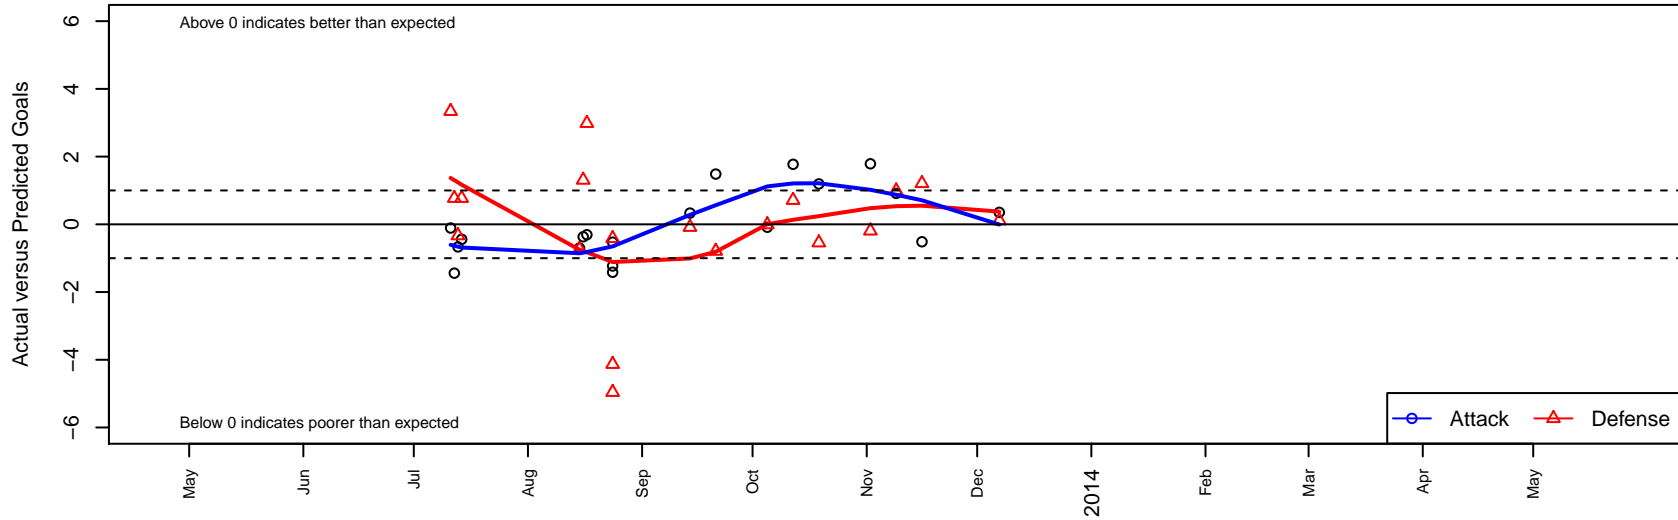

SCORE Patriots Blue G02

Soccer Club of Renton East
 Renton, WA
 G02 total strength=-176
 attack=0.05 defense=0.02
 fall league = DIII G11D1
 alt names used:
 GRJSA SSC PATRIOTS 02 BLUE (WA)
 Patriots 02
 S.C.O.R.E. SSC PATRIOTS 02 BLUE (WA)
 SCORE Patriots '02 Blue

Venues played:
 Kent Cornucopia Cup GU11 Gold U11
 Bigfoot Silver U11
 Sky River GU11
 DIII G11D1

SCORE Patriots Blue G02
 Dots are actual minus expected GF (blue circles) and GA (red triangles).
 Blue line is smoothed change in attack strength. Red is smoothed change in defense strength.